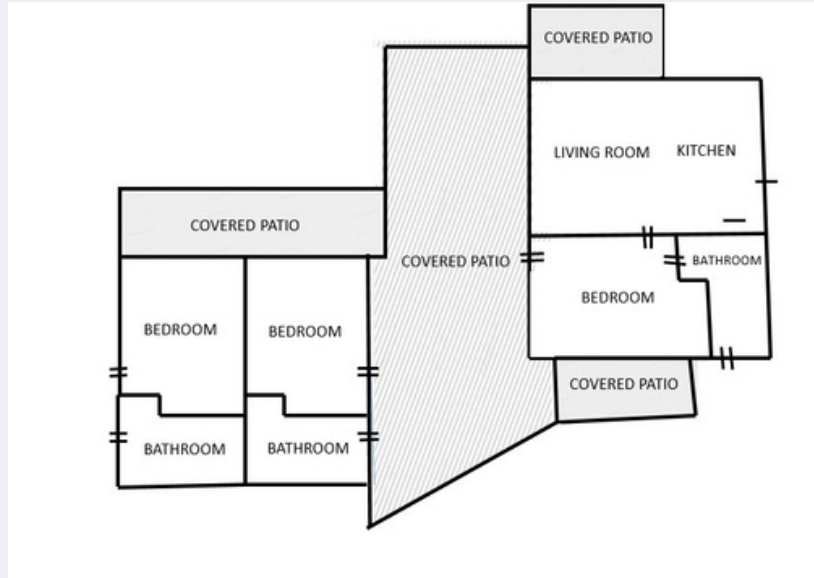

Private outdoor area
Area esterna privata
2500 m²

Bedrooms *Camere*
3

Bathrooms *Bagni*
4

Floors *Piani*
1

Kitchen *Cucina*
1

Living area
Zona living
1

Comfort:

See view Patio
Private garden
Air conditioning